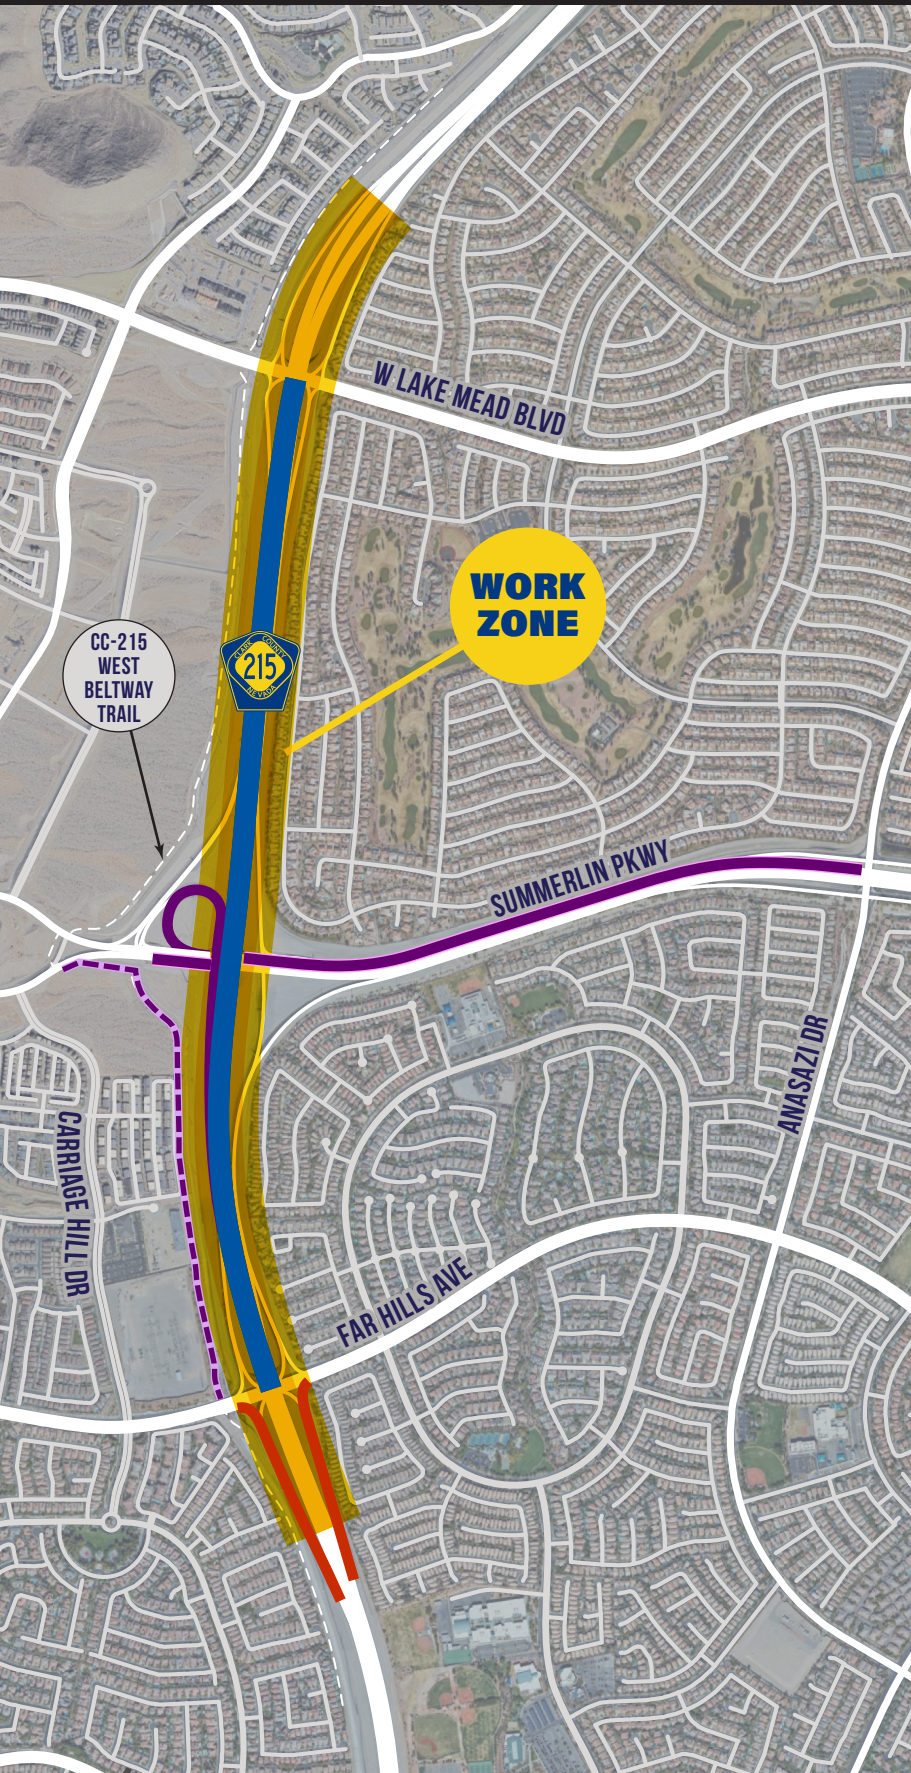

## UPCOMING LANE RESTRICTIONS AND CLOSURES

### WEEK OF APRIL 6

**24/7**

#### CC-215

**Northbound, Far Hills Ave to Lake Mead Blvd**

- One lane and shoulder closed

**Southbound, Lake Mead Blvd to Summerlin Parkway**

- One lane and shoulder closed

**Southbound, Summerlin Parkway to Far Hills Ave**

- Two lanes and shoulder closed